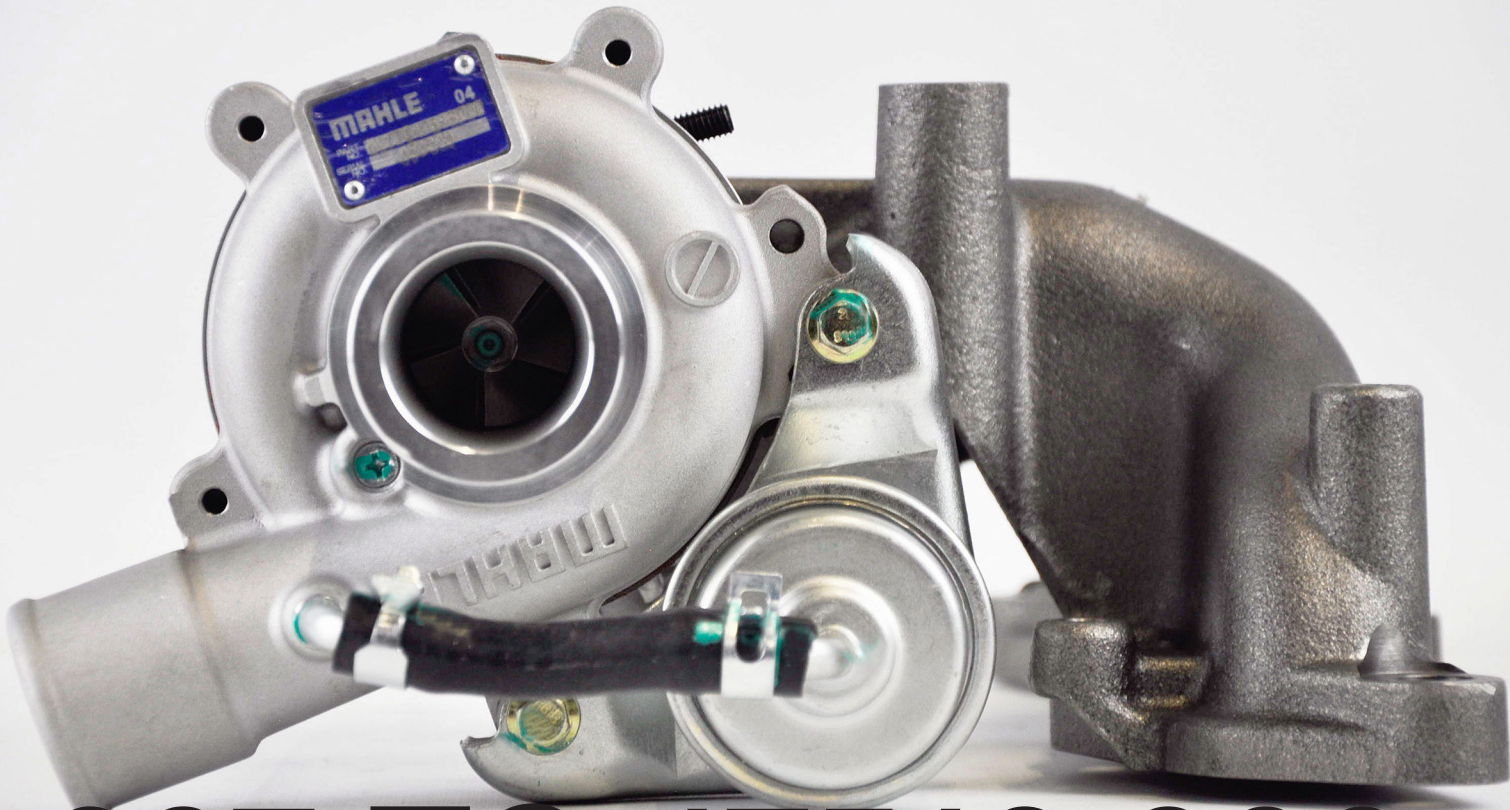

MAHLE

Driven by performance

607 TC 17519 000

PASSENGER CARS

Vehicle Type

Mini One 1.4 D
Toyota Yaris 1.4 D-4D

Engine Model

1ND 1ND-TV

Year

2001-2006

Reference Number

IHI: 17201-33010 17201-33020

Product Part Number Turbocharger OE

Mini : 11657790867
Toyota: 17201-33010 17201-33020

Additional Information

Please use turbocharger add-on kit 607 TA 17519 000